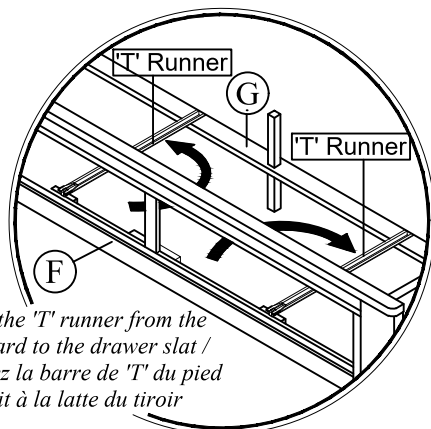

Move the 'T' runner from the footboard to the drawer slat /
Déplacez la barre de 'T' du pied de lit à la latte du tiroir

STEP 8 / ÉTAPE 8