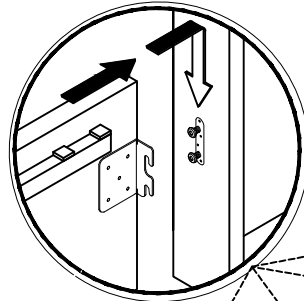

STEP 4 / ÉTAPE 4

STEP 7 / ÉTAPE 7