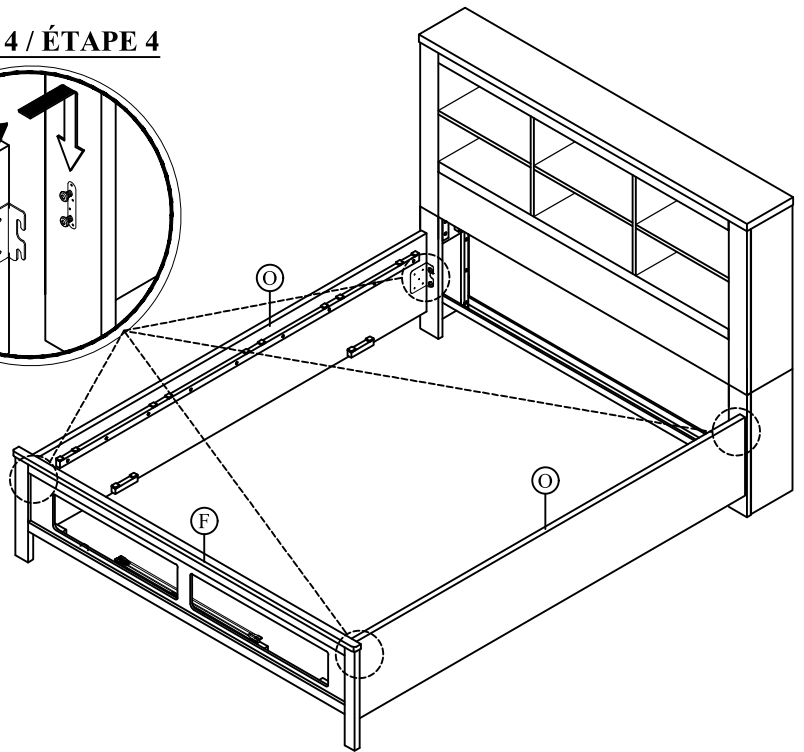

STEP 4 / ÉTAPE 4

STEP 7 / ÉTAPE 7