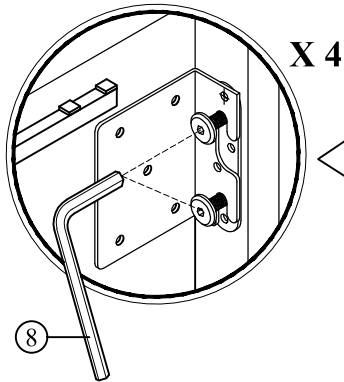

ASSEMBLY INSTRUCTION
INSTRUCTIONS D'ASSEMBLAGE
ITEM NO: 1592K-1 / 1592K-2DW / 1592K-3CK CALIFORNIA KING BED
1592K-1 KING BOOKCASE HEADBOARD, KING FOOTBOARD,
DRAWER SLATS COVER, SLATS & SUPPORT LEGS.
1592K-2DW KING DRAWER BOX.
1592K-3CK CK SIDE RAILS & CROSS BAR.

STEP 5 / ÉTAPE 5