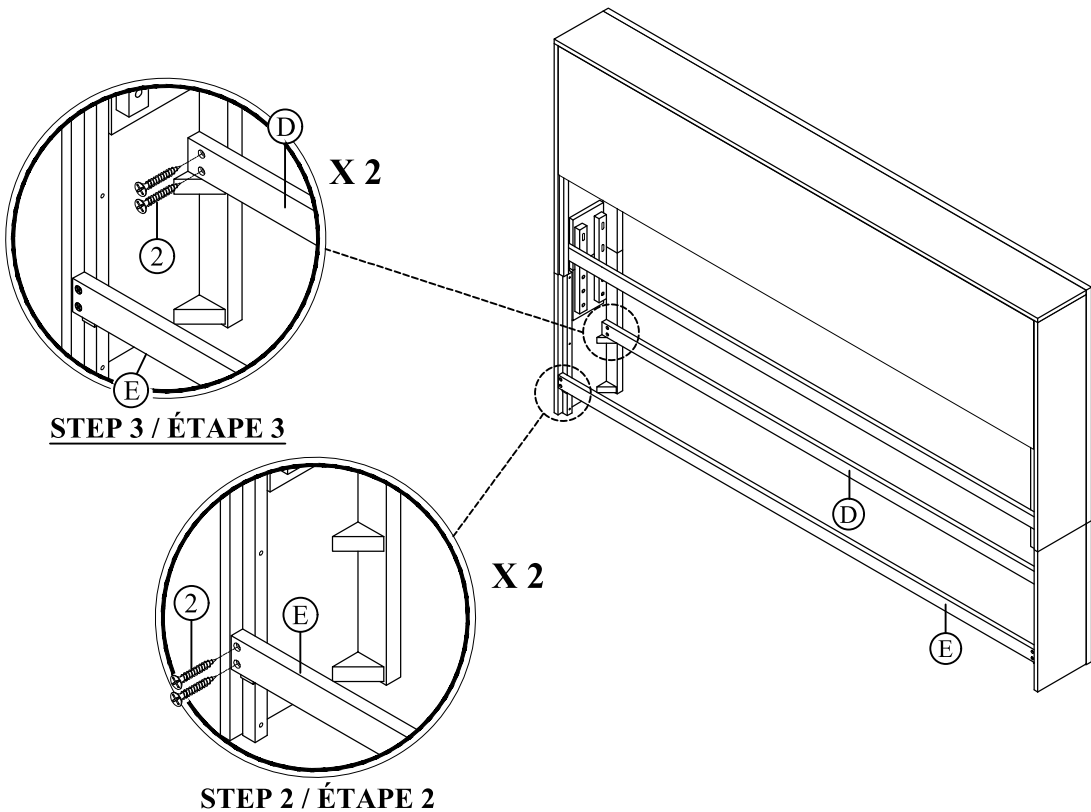

ASSEMBLY INSTRUCTION
INSTRUCTIONS D'ASSEMBLAGE
ITEM NO: 1592K-1 / 1592K-2DW / 1592K-3CK CALIFORNIA KING BED
1592K-1 KING BOOKCASE HEADBOARD, KING FOOTBOARD,
DRAWER SLATS COVER, SLATS & SUPPORT LEGS.
1592K-2DW KING DRAWER BOX.
1592K-3CK CK SIDE RAILS & CROSS BAR.