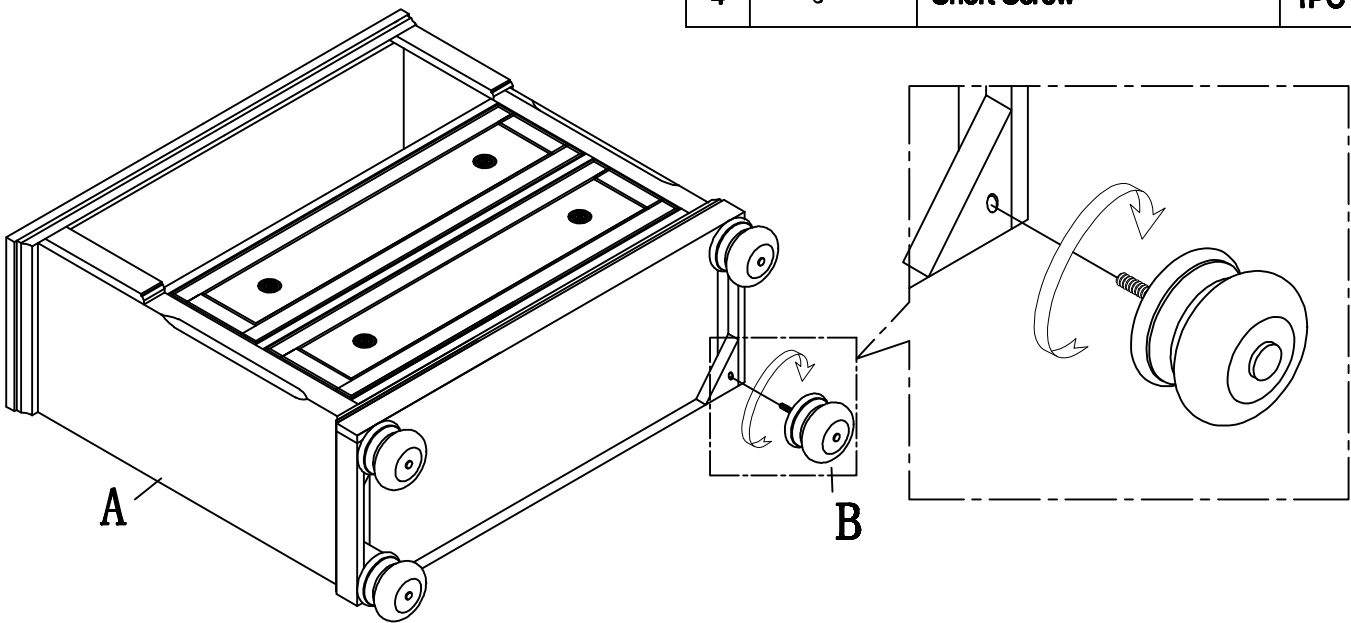

# Assembly Instruction

ITEM: #2159-11 TV CHEST

NO.	Parts list	Q' TY
A	 Cabinet	1PC
B	 Leg	4PCS

NO.	ANTI-TIPPING HARDWARE PACK		Q' TY
1		Bracket	2PCS
2		Tie Wrap	1PC
3		Long Screw	1PC
4		Short Screw	1PC

Assembly completed