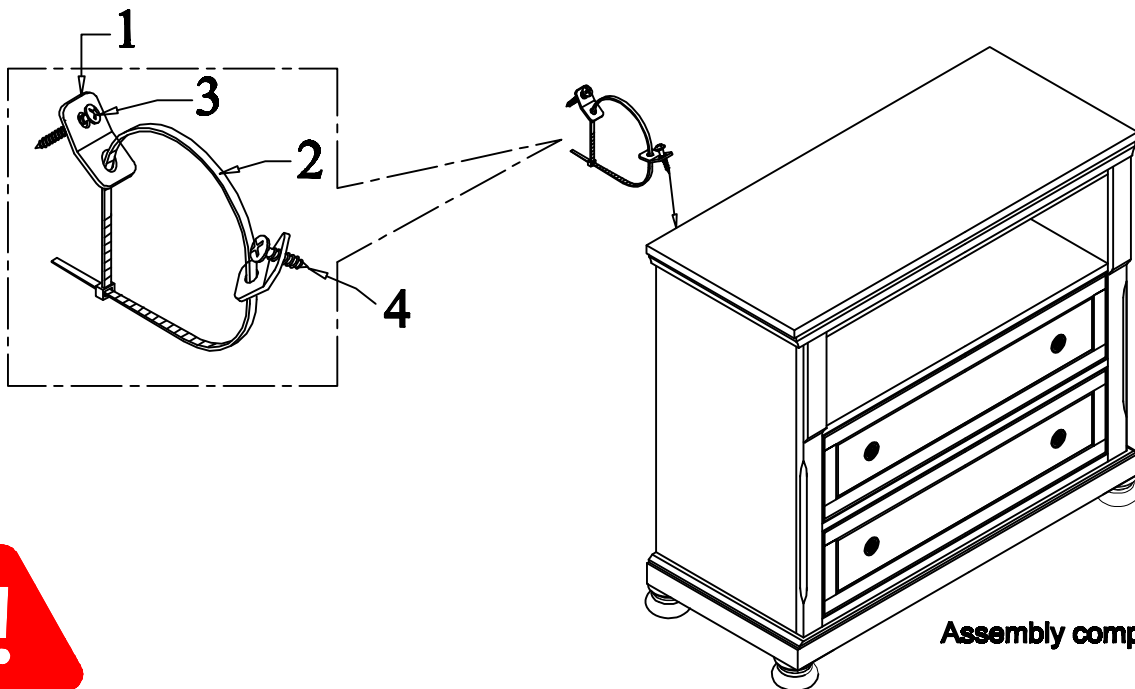

# Assembly Instruction

ITEM: #2159-11 TV CHEST

NO.	Parts list	Q' TY
A	 Cabinet	1PC
B	 Leg	4PCS

NO.	ANTI-TIPPING HARDWARE PACK		Q' TY
1		Bracket	2PCS
2		Tie Wrap	1PC
3		Long Screw	1PC
4		Short Screw	1PC

Assembly completed