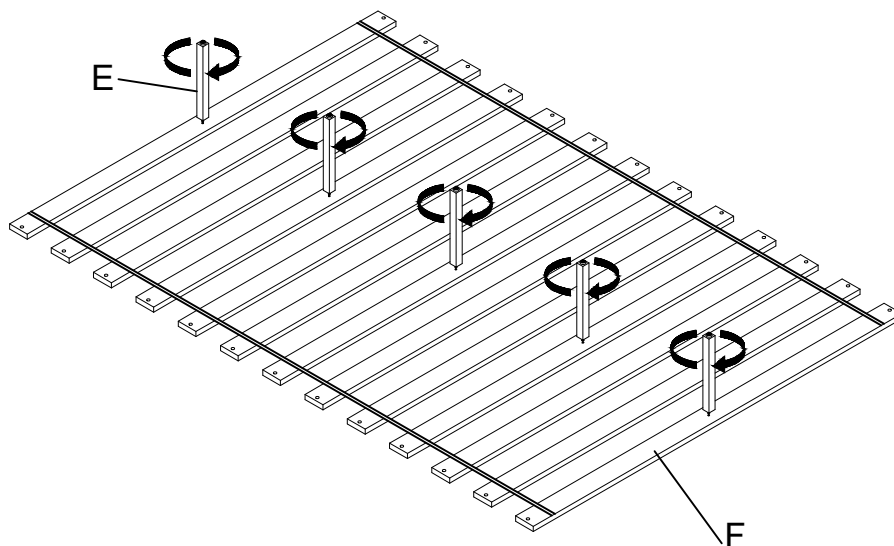

H O M E E L E G A N C E

ASSEMBLING INSTRUCTIONS

ITEM NO.: 2319F-1 Full Headboard
2319-1 Queen Headboard
2319F-3 Full Footboard with Rails & Slats
2319-3 Queen Footboard with Rails & Slats

STEP 1 :

STEP 2 :