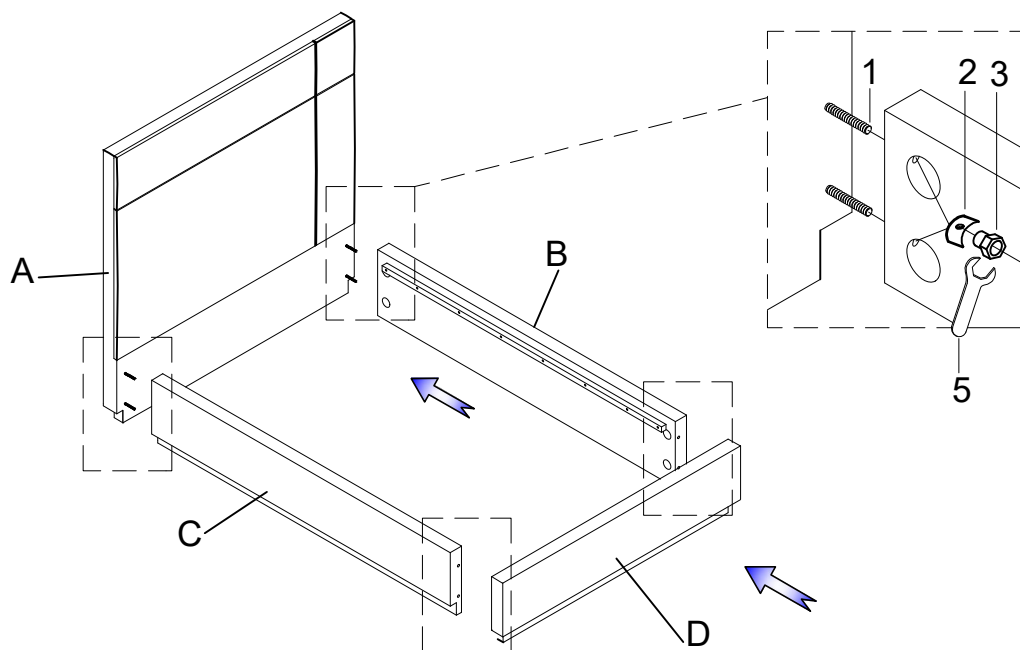

H O M E E L E G A N C E

ASSEMBLING INSTRUCTIONS

ITEM NO.: 2319F-1 Full Headboard
2319-1 Queen Headboard
2319F-3 Full Footboard with Rails & Slats
2319-3 Queen Footboard with Rails & Slats

STEP 1 :

STEP 2 :