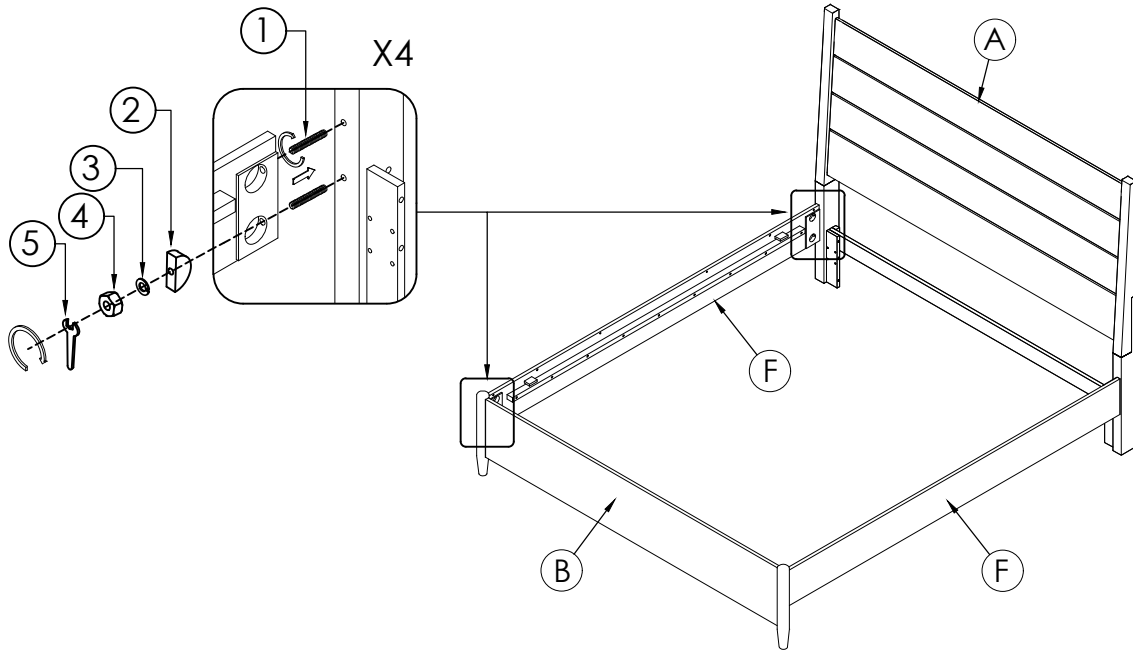

STEP 1/ÉTAPE 1