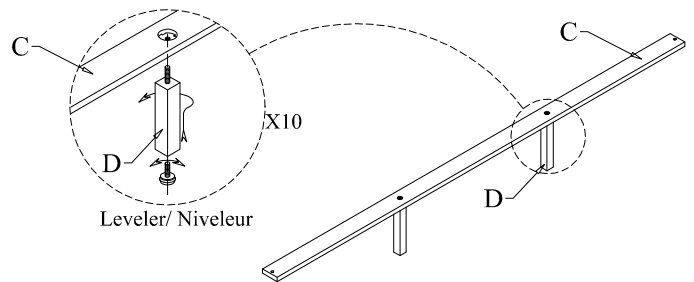

STEP 2/ ÉTAPE 2