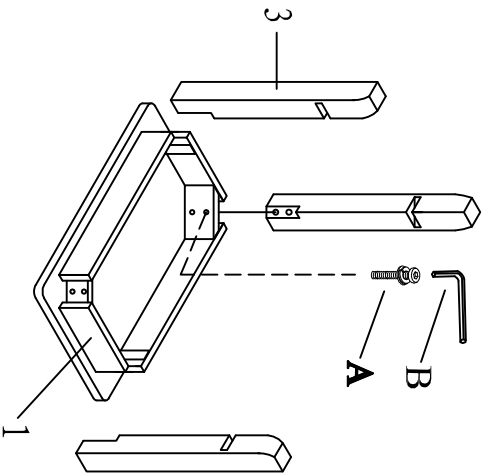

HOME ELEGANCE

ASSEMBLY INSTRUCTION

3256RF-02 CHAIRSIDE TABLE

PARTS LIST:

1: TABLE TOP 1pc

2: BOTTOM SHELF 1pc

3: LEG 4pcs

HARDWARE LIST			
A		Ø1/4"×2" L	8PCS
B		4mm	1PC
C		Ø8*40mm	4PCS

STEP#1