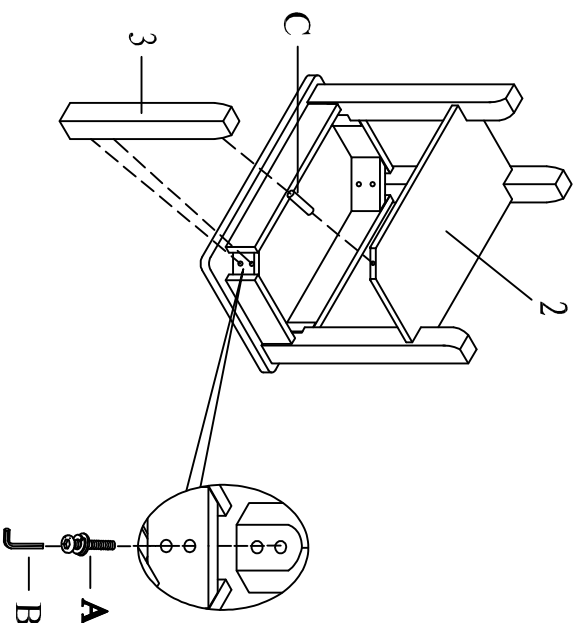

STEP#2

COMPLETED