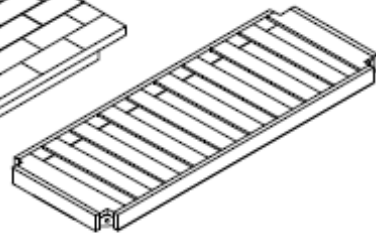

ASSEMBLY INSTRUCTION

3551-05 SOFA TABLE

PART LIST:

Table Top
A*1 PC

Table Shelf
B*1 PC

Cross Bar
C*4 PCS

Table leg
D* 4PCS

HARDWARE LIST

1		Allen Wrench	4mm	1 PC
2		Bolt	Ø5/16"x2-1/2"	12 PCS
3		Spring Washer	Ø5/16"	12 PCS
4		Flat Washer	Ø5/16"xØ19mm	12 PCS
5		SCREW	Ø8mmx1-1/2"	8 PCS

STEP 1

STEP 2

COMPLETED