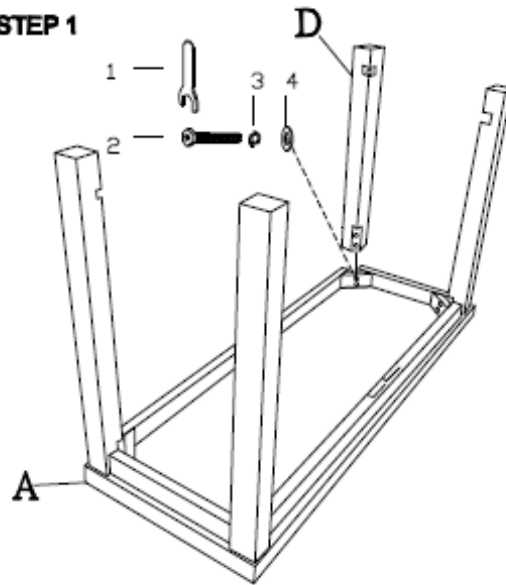

ASSEMBLY INSTRUCTION

3551-05 SOFA TABLE

PART LIST:

Table Top
A*1 PC

Table Shelf
B*1 PC

Cross Bar
C*4 PCS

Table leg
D* 4PCS

HARDWARE LIST

1		Allen Wrench	4mm	1 PC
2		Bolt	Ø5/16"x2-1/2"	12 PCS
3		Spring Washer	Ø5/16"	12 PCS
4		Flat Washer	Ø5/16"xØ19mm	12 PCS
5		SCREW	Ø8mmx1-1/2"	8 PCS

STEP 1

STEP 2

COMPLETED