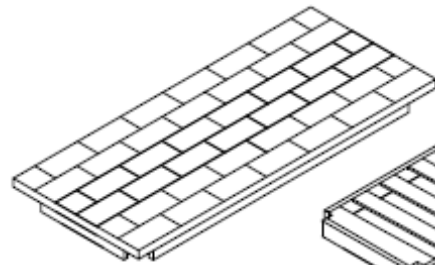

ASSEMBLY INSTRUCTION

3551-05 SOFA TABLE

PART LIST:

Table Top
A*1 PC

Table Shelf
B*1 PC

Cross Bar
C*4 PCS

Table leg
D* 4PCS

HARDWARE LIST

1		Allen Wrench	4mm	1 PC
2		Bolt	Ø5/16"x2-1/2"	12 PCS
3		Spring Washer	Ø5/16"	12 PCS
4		Flat Washer	Ø5/16"xØ19mm	12 PCS
5		SCREW	Ø8mmx1-1/2"	8 PCS

STEP 1

STEP 2

COMPLETED