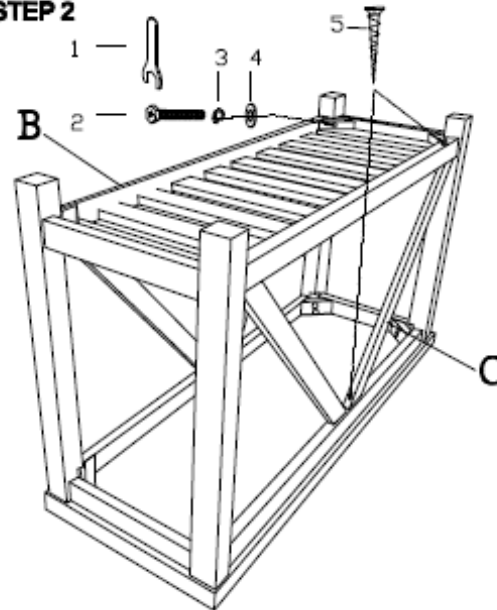

ASSEMBLY INSTRUCTION

3551-05 SOFA TABLE

PART LIST:

Table Top
A*1 PC

Table Shelf
B*1 PC

Cross Bar
C*4 PCS

Table leg
D* 4PCS

HARDWARE LIST

1		Allen Wrench	4mm	1 PC
2		Bolt	Ø5/16"x2-1/2"	12 PCS
3		Spring Washer	Ø5/16"	12 PCS
4		Flat Washer	Ø5/16"xØ19mm	12 PCS
5		SCREW	Ø8mmx1-1/2"	8 PCS

STEP 1

STEP 2

COMPLETED