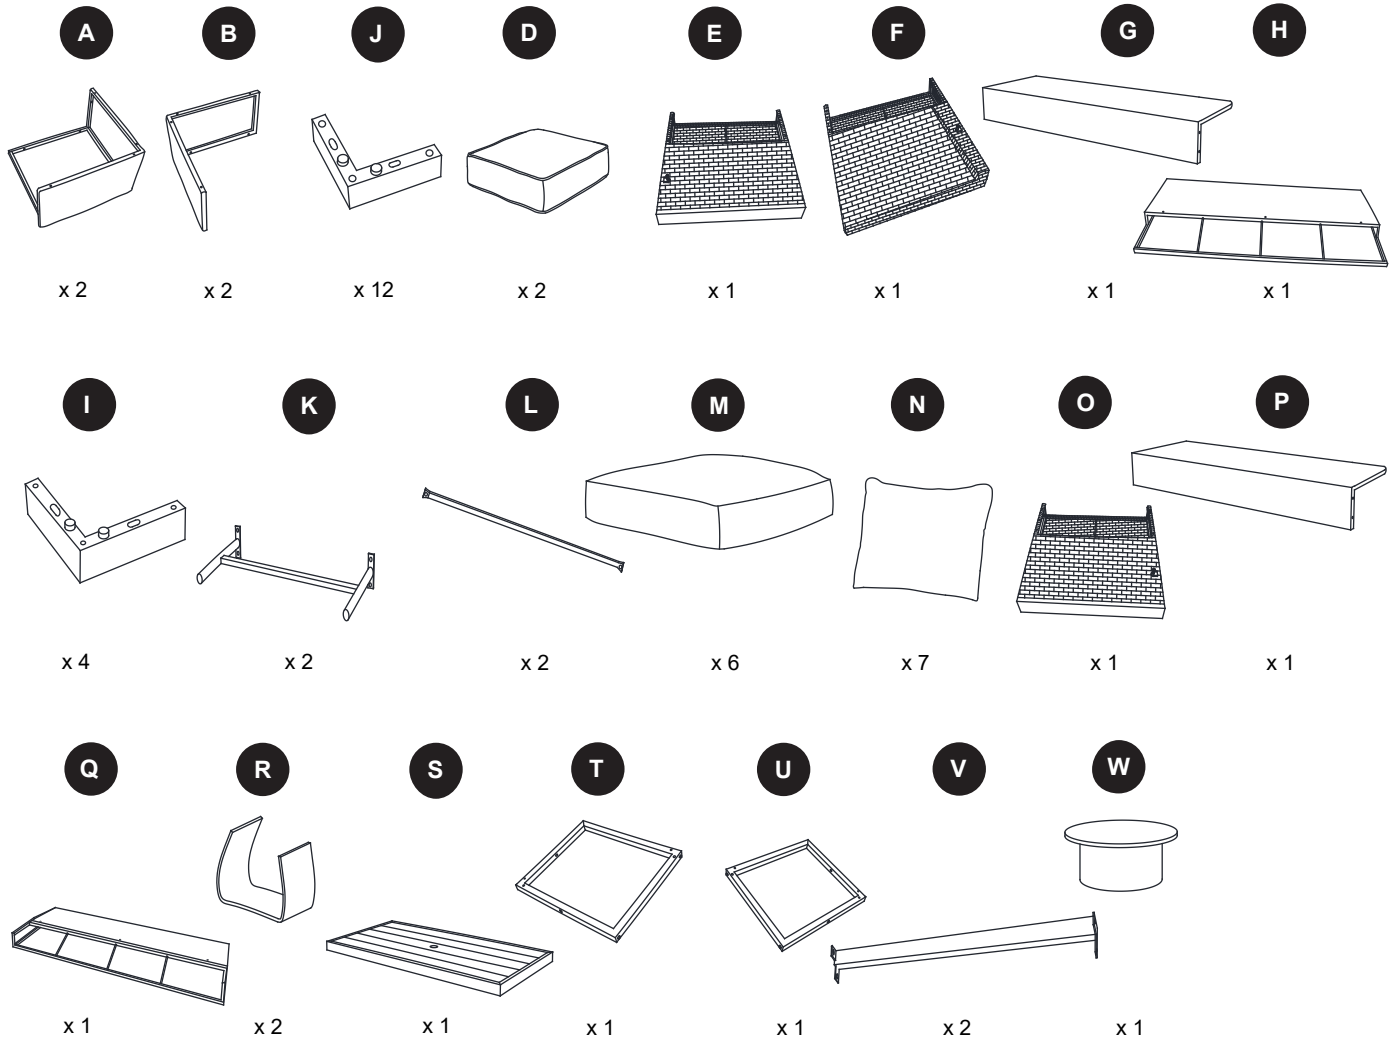

PACKAGE CONTENTS/CONTENIDO DEL PAQUETE