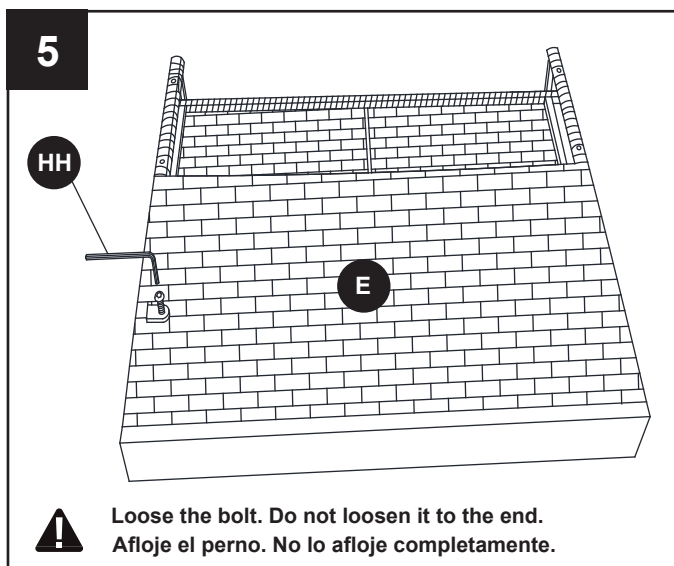

For items use on wooden floor, hard surfaces or carpets, it is recommended to install protective pads under all legs and supports to avoid/ prevent from damages/ scratches and discoloration.

Hardware may loosen over time, periodically check to make sure all connection are tight. Re-tighten if necessary.

Outdoor use.

TOOLS REQUIRED (NOT PROVIDED)

PHILLIPS SCREWDRIVER

PACKAGE CONTENTS/CONTENIDO DEL PAQUETE

HARDWARE CONTENTS/ADITAMENTOS

Note: Hardware shown actual size. Nota: los aditamentos se muestran en tamaño real.