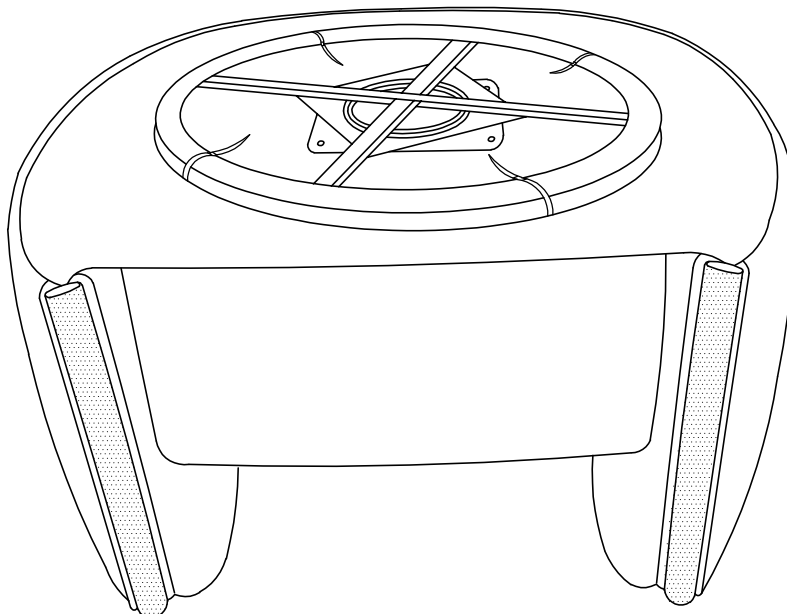

ASSEMBLY INSTRUCTION

ITEM NO: 9177WABEG-1SW CHAIR

Note: Do not use power tools for assembly. Power tools increase the risk of over tightening which lead to splitting or cracking the wood.

NO.	DRAWING	DESCRIPTION	QTY
A		Seat Frame	1 PC
B		Seat Cushion	1 PC
C		Back Cushion	1 PC

Remove the plastic straps from base before assembly.

ASSEMBLY INSTRUCTION

ITEM NO: 9177WABEG-1SW CHAIR

STEP 1:

STEP 2: COMPLETED

Care Instruction for Chenille Furniture:

In order to maintain the original appearance of your Chenille Furniture, please follow below simple care procedures: