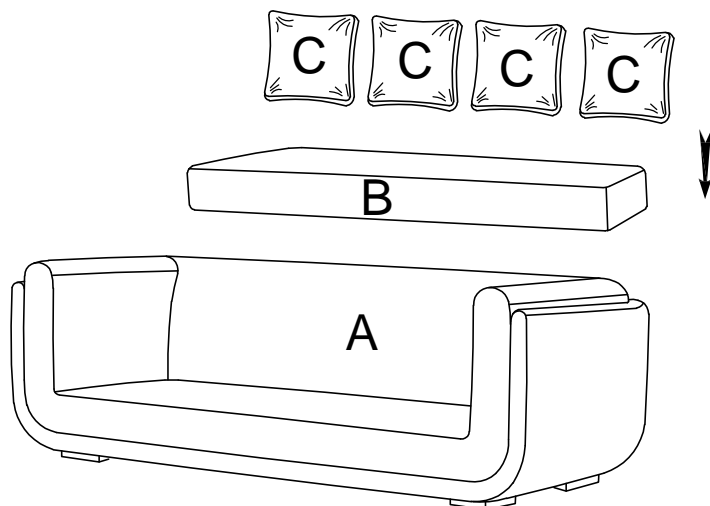

ASSEMBLY INSTRUCTION

ITEM NO: 9188NBE-2 LOVESEAT

LEGS AND HARDWARE ARE STORED IN THE BOTTOM OF THE SEAT, PLEASE TAKE OUT FOR ASSEMBLY.

NO.	PARTS LIST	QTY	DESCRIPTION
A		1	SEAT FRAME
B		1	SEAT CUSHIONS
C		4	THROW PILLOW 19"X19"

STEP: 1

STEP: 2