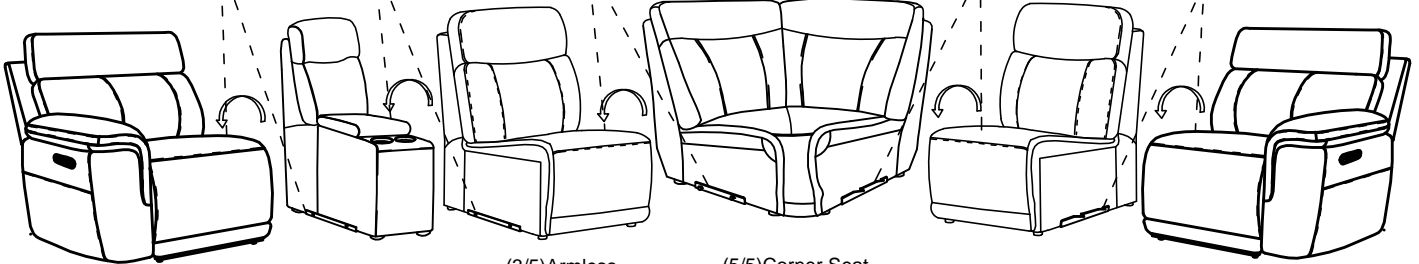

LRPWH

CN

Armless Chair

Corner Seat

Armless Chair

RRPWH