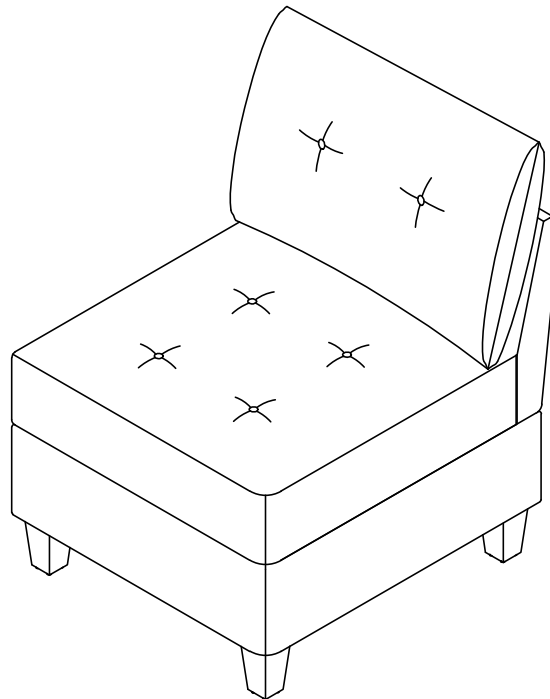

CARE INSTRUCTION FOR FABRIC FURNITURE

In order to maintain the original appearance of your fabric furniture, please follow below simple care procedures.

°Avoid exposing furniture directly to sunlight or heating and air conditioning outlets. Exposure to sunlight or heating and air conditioning outlets will fade/damage fabric.

°Wipe gently with a damp soft cloth to remove dust, dirt and any grime build up.