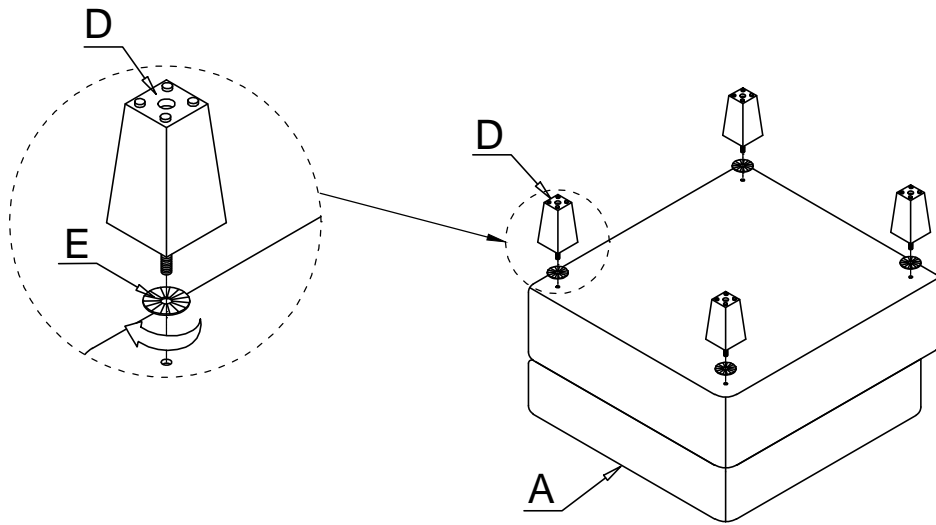

ASSEMBLY INSTRUCTION

ITEM NO: 9557BUE-AC ARMLESS CHAIR WITH STORAGE

NO.	PARTS LIST	QTY	DESCRIPTION	NO.	PARTS LIST	QTY	DESCRIPTION
A		1	Seat Frame	F		3	Allen Bolt øM8*35
B		1	Back Rest	G		3	Flat Washer M8*ø22*1.5mm
C		1	Back Cushion	H		3	Lock Washer M8
D		4	Plastic Leg 65*65*118mm	I		1	Allen Key M5*100*50mm
E		4	Washer	K		2	Clamp 60*40*5mm

STEP 1: Take out Back Rest(B), Back Cushion(C), Plastic leg(D), Washer(E), Allen Bolt(F), Flat Washer(G), Lock Washer(H), Allen Key(I), Clamp(K) from the bottom.

STEP 2:

STEP 3:

ASSEMBLY INSTRUCTION

ITEM NO: 9557BUE-AC ARMLESS CHAIR WITH STORAGE