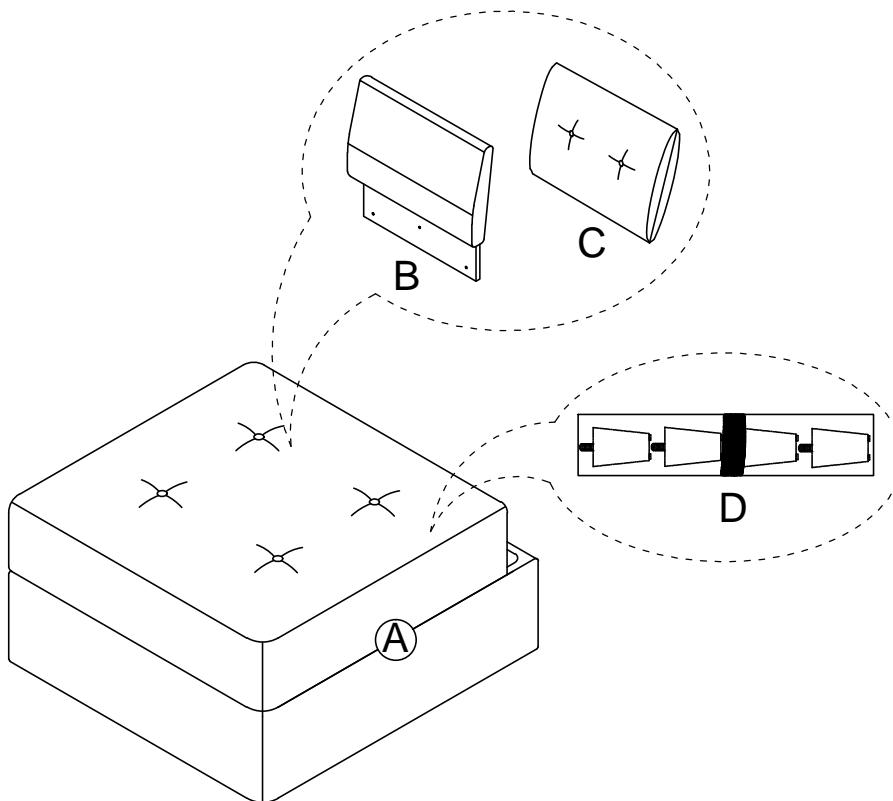

ASSEMBLY INSTRUCTION

ITEM NO: 9557BUE-AC ARMLESS CHAIR WITH STORAGE

NO.	PARTS LIST	QTY	DESCRIPTION	NO.	PARTS LIST	QTY	DESCRIPTION
A		1	Seat Frame	F		3	Allen Bolt øM8*35
B		1	Back Rest	G		3	Flat Washer M8*ø22*1.5mm
C		1	Back Cushion	H		3	Lock Washer M8
D		4	Plastic Leg 65*65*118mm	I		1	Allen Key M5*100*50mm
E		4	Washer	K		2	Clamp 60*40*5mm

STEP 1: Take out Back Rest(B), Back Cushion(C), Plastic leg(D), Washer(E), Allen Bolt(F), Flat Washer(G), Lock Washer(H), Allen Key(I), Clamp(K) from the bottom.

STEP 2:

STEP 3:

ASSEMBLY INSTRUCTION

ITEM NO: 9557BUE-AC ARMLESS CHAIR WITH STORAGE