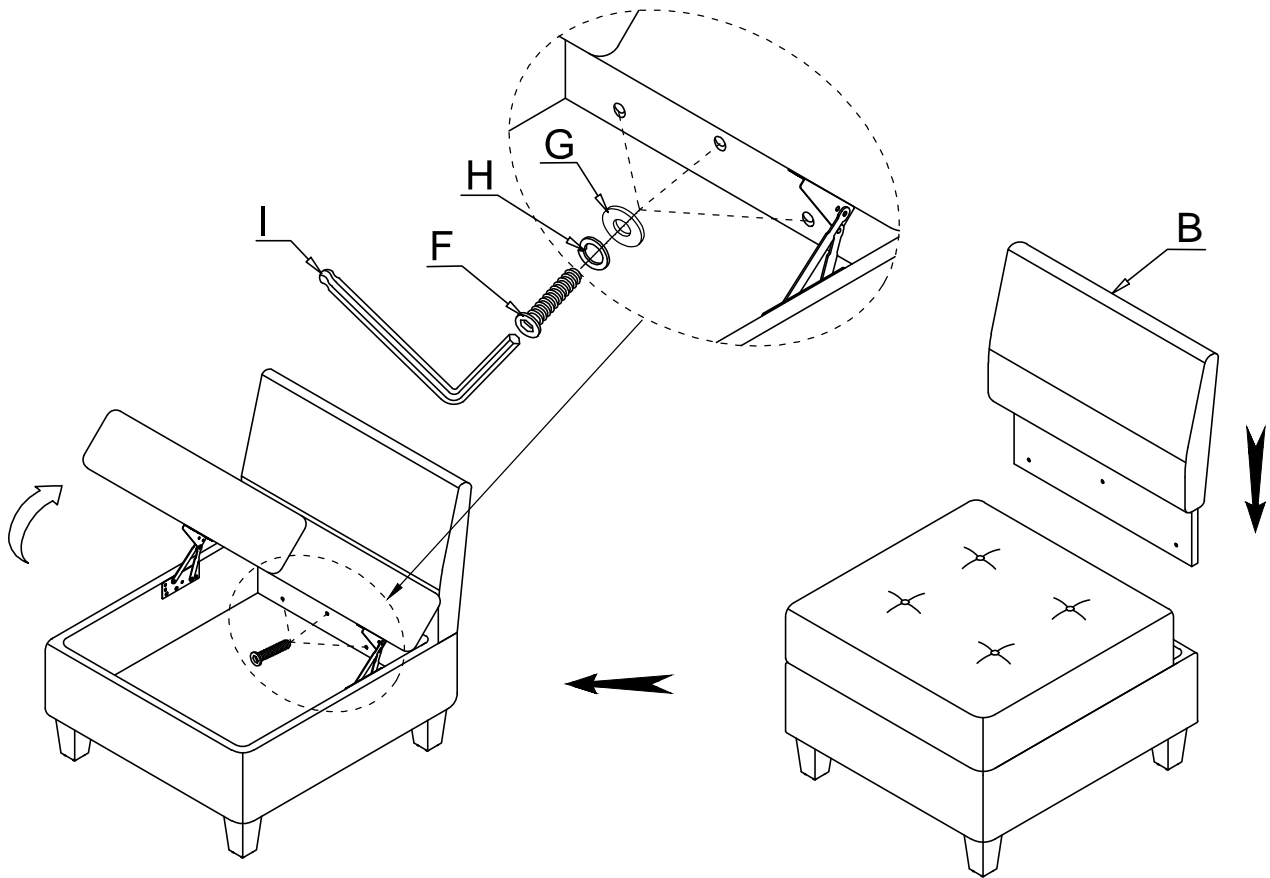

ASSEMBLY INSTRUCTION

ITEM NO: 9557BUE-AC ARMLESS CHAIR WITH STORAGE

NO.	PARTS LIST	QTY	DESCRIPTION	NO.	PARTS LIST	QTY	DESCRIPTION
A		1	Seat Frame	F		3	Allen Bolt øM8*35
B		1	Back Rest	G		3	Flat Washer M8*ø22*1.5mm
C		1	Back Cushion	H		3	Lock Washer M8
D		4	Plastic Leg 65*65*118mm	I		1	Allen Key M5*100*50mm
E		4	Washer	K		2	Clamp 60*40*5mm

STEP 1: Take out Back Rest(B), Back Cushion(C), Plastic leg(D), Washer(E), Allen Bolt(F), Flat Washer(G), Lock Washer(H), Allen Key(I), Clamp(K) from the bottom.

STEP 2:

STEP 3:

ASSEMBLY INSTRUCTION

ITEM NO: 9557BUE-AC ARMLESS CHAIR WITH STORAGE