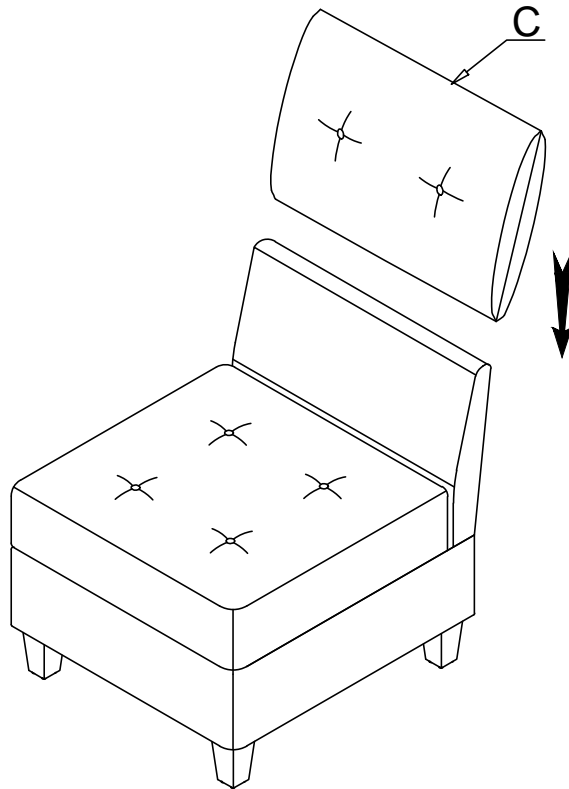

ASSEMBLY INSTRUCTION

ITEM NO: 9557BUE-AC ARMLESS CHAIR WITH STORAGE

STEP 4:

STEP 5: