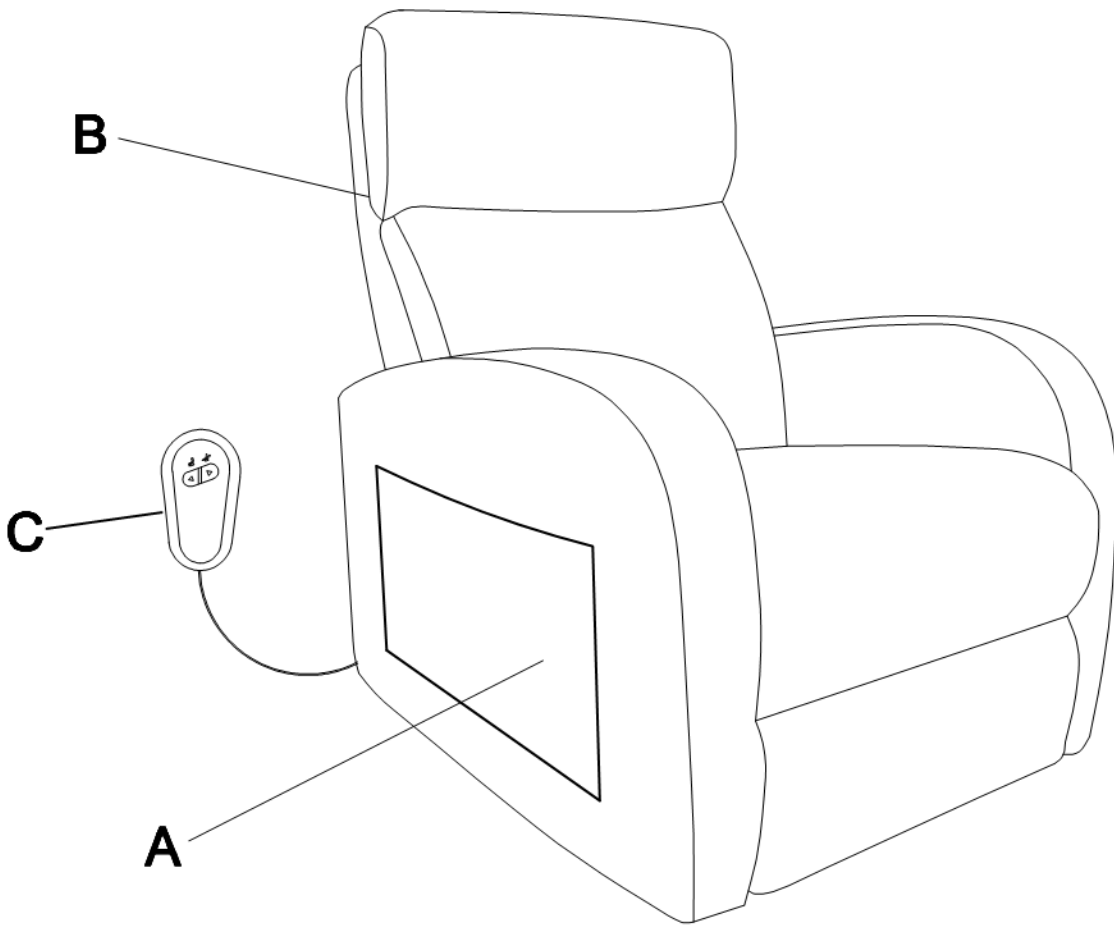

Exploded View