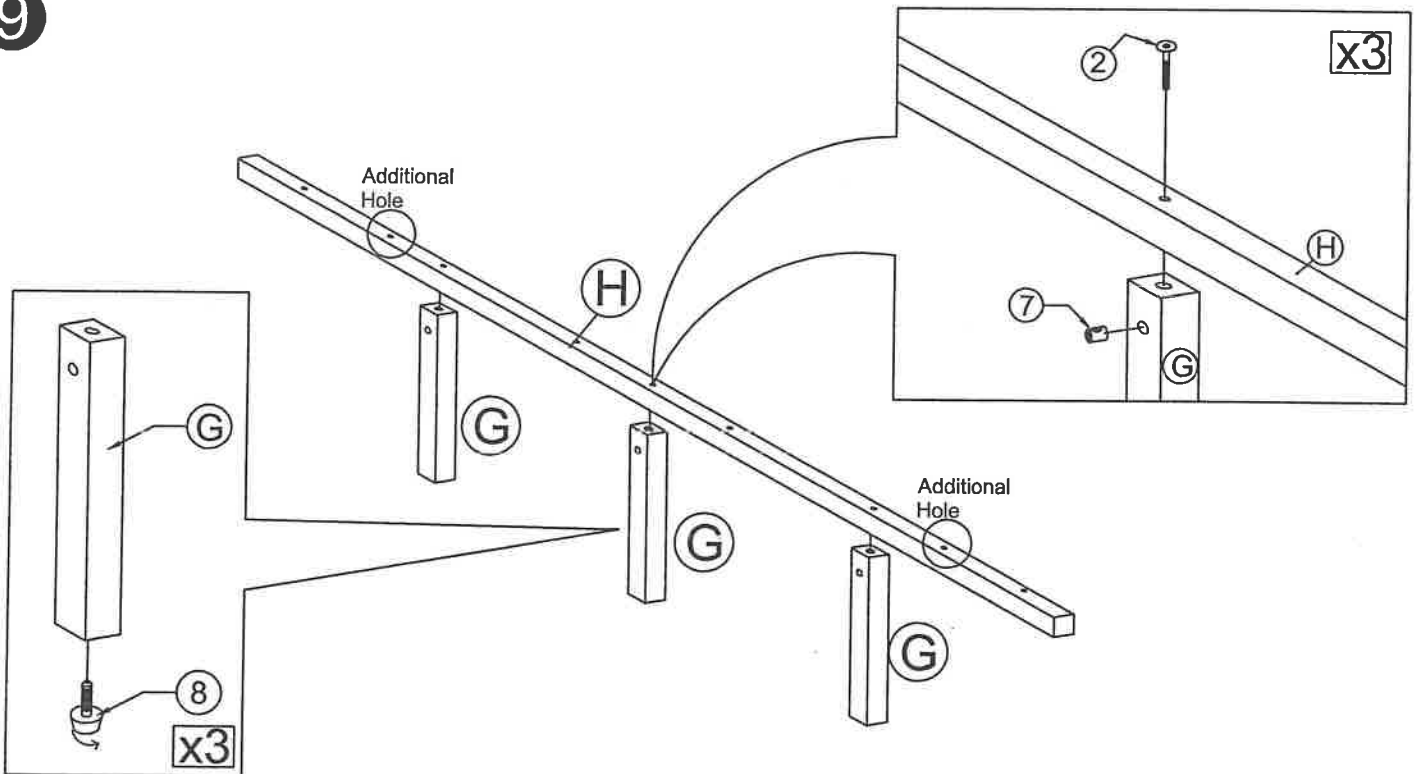

HM2366BR-1/3

Queen Platform Bed with Footboard Storage

Assembly Instruction

8

9