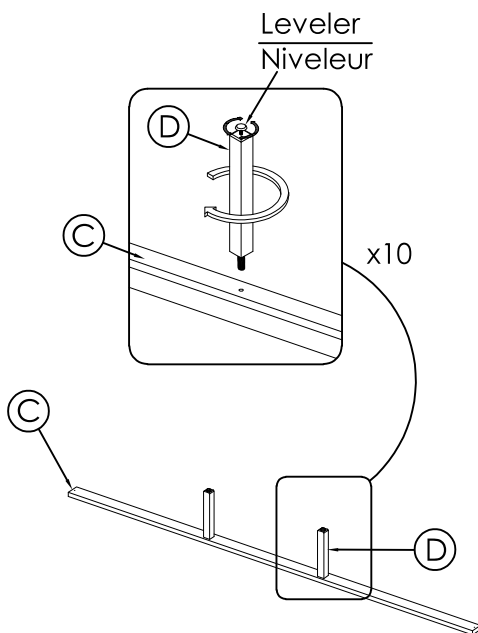

1355K-2 HARDWARE LIST / LISTE DE QUINCAILLERIE

NO	SKETCH	DESCRIPTION	SIZE	Q'TY
1		ALLEN KEY / CLE' ALLEN	5/32" x 2 1/4"	1 pc
2		SCREW/ VIS À BOIS	M4 x 1 1/6"	10 pcs

**ABOVE HARDWARE ARE PACKED IN #1355K-2 FOR ASSEMBLY

1355-3

KING FOOTBOARD - SLAT & SUPPORT LEG

TRES GRAND LIT PIED DE LIT-LATTES & PIED

QUEEN/KING SIDE RAILS

LONGERONS DE CÔTÉS - TRES GRAND LIT/GRAND LIT

STEP 4/ÉTAPE 4

STEP 5/ÉTAPE 5

ASSEMBLY INSTRUCTION INSTRUCTION D' ASSEMBLAGE