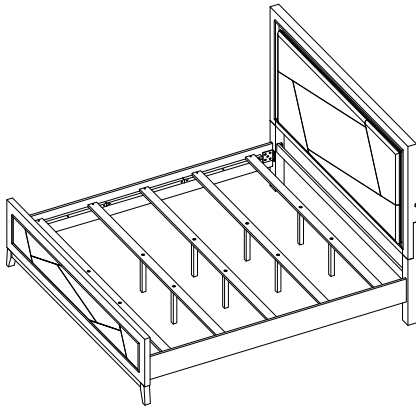

ASSEMBLY INSTRUCTION INSTRUCTION D' ASSEMBLAGE

ITEM NO : 1355K-1/1355K-2/1355-3

KING BED /TRES GRAND LIT

1355K-1

KING HEADBOARD WITH LED LIGHTING/
TÊTE DE LIT TRES GRAND LIT

1355K-2

KING FOOTBOARD - SLAT & SUPPORT LEG
TRES GRAND LIT PIED DE LIT-LATTES & PIED

1355-3

QUEEN/KING SIDE RAILS

LONGERONS DE CÔTÉS - TRES GRAND LIT/GRAND LIT

Thank you for purchasing this product. Please take time to read and follow the instructions below. Check that you have all parts and hardware before assembly. Parts apparently missing are often found in the packing materials. If you do not have all the parts listed, have your dealer contact us and they will be sent to you immediately.