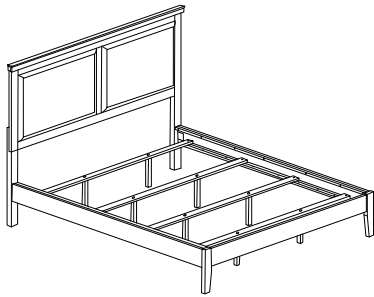

It is recommended to install protective pads under all legs and supports to avoid damage or scratches when placing furniture on a wood floor or other hard surface, and to limit indentation and prevent discoloration if placing on carpet.

Il est recommande de placer des coussins protecteurs sous tous les pieds et toutes les bases des meubles pour eviter d'endommager ou d'egrantigner les planchers en bois ou autres surfaces dures, et pour limiter l'empreinte et empecher la decolorations quand les meubles reposent sur la moquette.

Hardware may loosen over time. Periodically check to make sure all connections are tight. Re-tighten if necessary.

Le matériel peut se desserrer au fil du temps. Vérifiez périodiquement que toutes les connexions sont serrées. Serrer à nouveau si nécessaire.

Foundation/box spring required, sold separately.

Fondation/sommier tapissier requis, vendu séparémen.

PART LIST / LISTE DE PIECES

NO	DESCRIPTION	QTY/PCS
1	HEADBOARD / TETE DE LIT	1 PC
2	HEADBOARD LEG - LEFT / PIED GAUCHE	1 PC
3	HEADBOARD LEG - RIGHT / PIED DROITE	1 PC
4	FOOTBOARD / PIED DE LIT	1 PC
5	SIDE RAIL / LONGERON	2 PCS
6	SLAT / LATTES	4 PCS
7	SUPPORT LEG / SUPPORT POUR TRANSVERSE	8 PCS
8	SIDE RAIL CAP RAIL / RAIL DE CAPUCHON DE LONGERON LATERAL	2 PCS

HARDWARE LIST / LISTE DE QUINCAILLERIE

NO	DESCRIPTION	QTY/PCS
A	JCBC BOLT / BOULON M6 x 40mm	6 PCS
B	SPRING WASHER / RONDELLE D'ARRET M6	6 PCS
C	FLAT WASHER / RONDELLE PLATE	6 PCS
D	ALLEN KEY / CLE ALLEN M4	1 PC
E	SCREW / VIS M4 x 32mm	8 PCS

*ABOVE HARDWARE PACKED IN 1519BKK-1 / 1519WHK-1 / 1519GYK-1 / 1519CHK-1 FOR ASSEMBLY.

*LE QUINCAILLERIE EST DANS 1519BKK-1 / 1519WHK-1 / 1519GYK-1 / 1519CHK-1 POUR L'ASSEMBLAGE

SIDE RAIL / LONGERON

HARDWARE LIST / LISTE DE QUINCAILLERIE

NO	DESCRIPTION	QTY/PCS
F	JCBC BOLT / BOULON M6 x 40mm	14 PCS
G	SPRING WASHER / RONDELLE D'ARRET M6	14 PCS
H	FLAT WASHER / RONDELLE PLATE	14 PCS

*ABOVE HARDWARE PACKED IN 1519BKK-3CK / 1519WHK-3CK / 1519GYK-3CK / 1519CHK-3CK FOR ASSEMBLY.

*LE QUINCAILLERIE EST DANS 1519BKK-3CK / 1519WHK-3CK / 1519GYK-3CK / 1519CHK-3CK POUR L'ASSEMBLAGE

NOTE : YOU WILL ALSO NEED A PHILIP SCREWDRIVER (NOT PROVIDED)
REMARQUE: VOUS AUREZ EGALEMENT BESOIN D'UN TOURNEVIS (NON INCLUS)

DO NOT TIGHTEN BOLTS UNTIL COMPLETELY ASSEMBLED.
NE PAS SERRER LES BOULONS JUSQU'A CE QUE LE MONTAGE SOIT COMPLETMENT