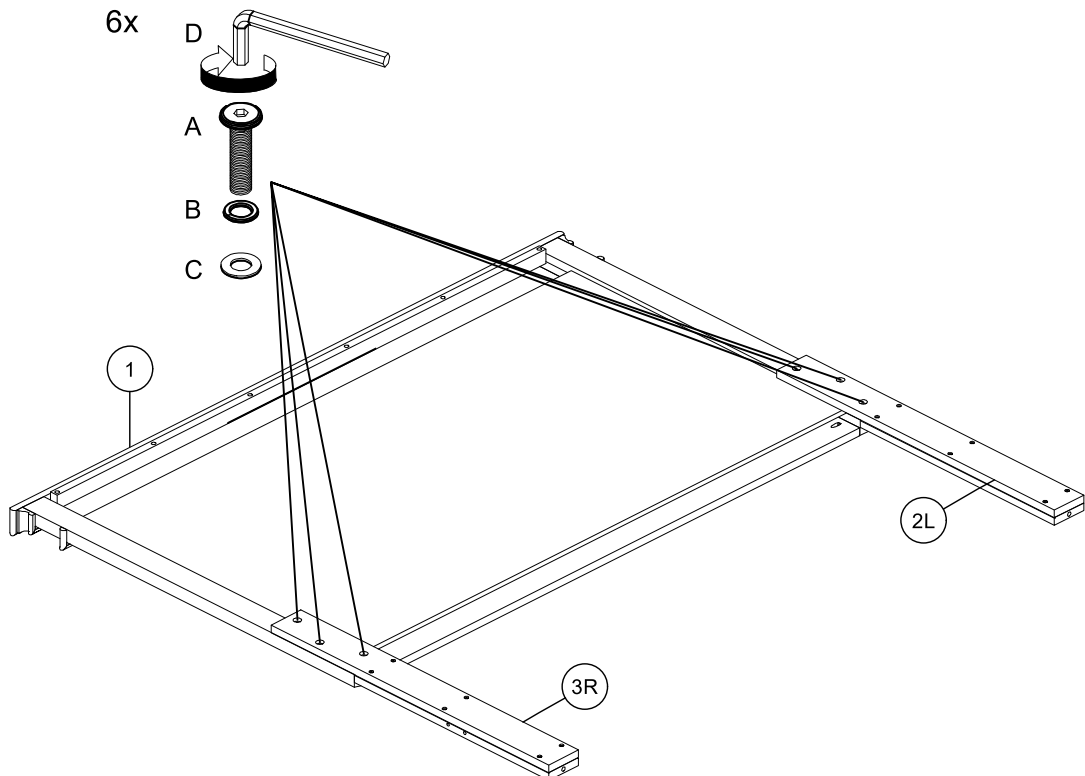

DO NOT TIGHTEN BOLTS UNTIL COMPLETELY ASSEMBLED.
NE PAS SERRER LES BOULONS JUSQU'À CE QUE LE MONTAGE SOIT COMPLETMENT.