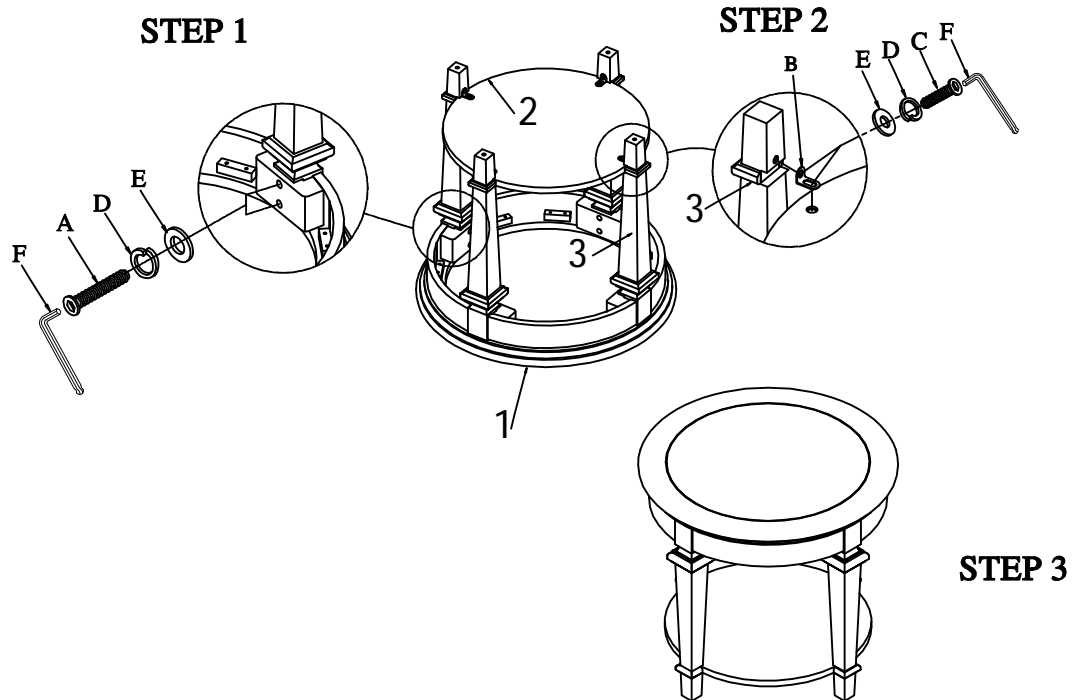

ITEM: 3681-04RD

Round End Table

Thank you for purchasing this quality product. Be sure to check all packing material carefully for small parts which may have come loose inside the carton during shipment. Identify and count all parts and compare with the Parts List below.

MADE IN VIETNAM

PARTS LIST

NO	DRAWING	Q'TY	DESCRIPTION
1		1	TABLE TOP
2		1	SHELF
3		4	LEG

HARDWARE LIST

NO	DRAWING	Q'TY	DESCRIPTION
A		8	Φ5/16"*2-1/8" LONG BOLT
B		4	32*20*18
C		8	Φ5/16"*5/8" SHORT BOLT
D		16	Φ5/16" LOCK WASHER
E		16	Φ5/16" *19*2mm FLAT WASHER
F		1	Φ5/16" ALLEN KEY