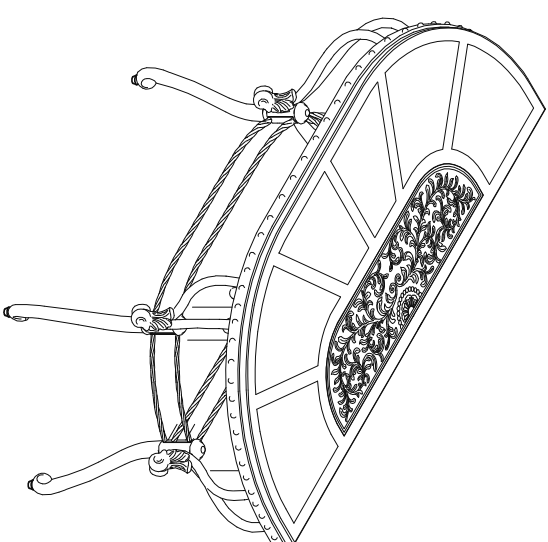

ASSEMBLY INSTRUCTION

MODEL: #5553-05 Sofa Table

Thank you for purchasing this quality product. Be sure to check all packing material carefully for small parts which may have come loose inside the carton during shipment. Identify and count all parts and compare with the Parts List below.

PART LIST

No	Drawing	Description	Qty
1		TOP FRAME	1
2		METAL RING	1
3		FRONT LEG	2
4		LEF/RSF BACK LEG	2

HARDWARE LIST

No	Drawing	Description	Qty
A		φ 1/4" Allen Bolt	18
B		φ 1/4" Spring Washer	18
C		φ 1/4" Flat Washer	10
D		φ 1/4" Camber Washer	8
E		4mm Hex. Wrench	1