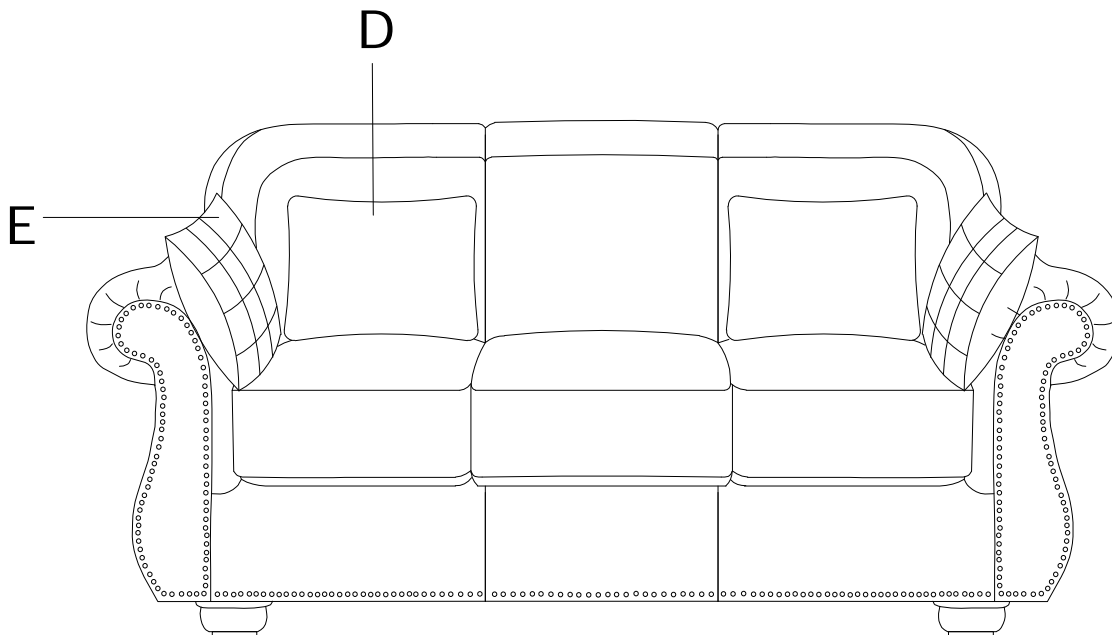

ASSEMBLY INSTRUCTION

ITEM NO: 9270FBE-3 SOFA

LEGS ARE STORED IN THE BOTTOM OF THE SEAT, PLEASE TAKE OUT FOR ASSEMBLY.

NO.	PARTS LIST	QTY	DESCRIPTION
A		1	SOFA

NO.	HARDWARE LIST	QTY	DESCRIPTION
B	 ø130*72mm	4	WOODEN LEGS
C	 H70mm	1	PLASTIC MID LEG
D	 18"*18"	2	Pillow
E	 18"*18"	2	Check patterned pillow

ASSEMBLY INSTRUCTION

ITEM NO: 9270FBE-3 SOFA

STEP # 1

STEP # 2

CARE INSTRUCTION FOR TOP LEATHER WITH PU FURNITURE

In order to maintain the original appearance of your furniture, please follow below care procedures.